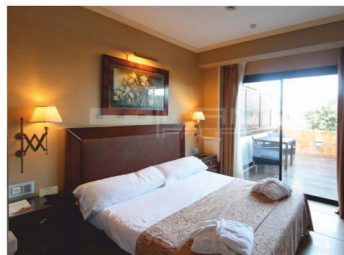

MATCHING YOUR AMBITIONS

SPAIN | SUMMER 2018
Costa del Sol | Marbella

FIFA
LICENSED
MATCH AGENT
Andrés Roldán

HOTEL GUADALPIN BANUS

★★★★★

HOTEL GUADALPIN BANUS

★★★★★

This wonderful five star resort established in Nueva Andalucía with a prime beachfront location is only 10 minutes walk from the centre of Puerto Banus, an enclave especially recognized as a destination for the elite and cosmopolitan. The Gran Hotel Guadalpin Banus is located in a privileged setting with magnificent sea views.

ACCOMODATION FACILITIES

Located near Puerto Banus
Directly on the Beach
181 Rooms
Beach Club
Sauna & Steam Bath
Private Dining
Small Gym
Wifi Free

Marbella

LOCATION

SPAIN

ANDALUSIA

ANDALUSIA

Malaga Airport
Marbella