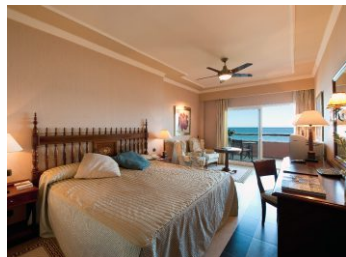

MATCHING YOUR AMBITIONS

SPAIN | WINTER 2018
Costa del Sol | Estepona

FIFA
LICENSED
MATCH AGENT
Andrés Roldán

GRAN HOTEL ELBA ESTEPONA & THALASSO SPA
★★★★★

GRAN HOTEL ELBA ESTEPONA & THALASSO SPA
★★★★★

A completely 5 star hotel, with large rooms with balconies facing the sea, comprising of 204 rooms; 138 Deluxe doubles, 43 Junior Suites, 20 full Suites & 1 president suite in an authentic relaxing atmosphere on a quiet Mediterranean beach with direct access from the landscaped garden area. The hotel Elba Estepona has 2 outdoor swimming pools, a covered pool, enchanting gardens & 35 golf course nearby.

ACCOMODATION FACILITIES

- 204 Luxury Rooms**
- Well Equipped Gym
- Private Restaurant for Teams**
- Directly on the Beach
- Luxury Thalasso Spa**
- Comfortable Meeting Rooms of Various Sizes
- Lobby Bar**
- 1 Outdoor Pool & 1 Indoor Pool
- Wifi Free**