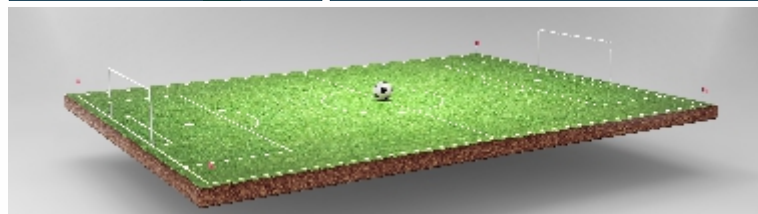

## TRAINING GROUND INFORMATION

NUMBER OF PITCHES F11	1		MAIN PITCH DIMENSIONS	102 X 65	
-----------------------	---	--	-----------------------	----------	--

DISTANCE TO THE HOTEL WALKING 30M